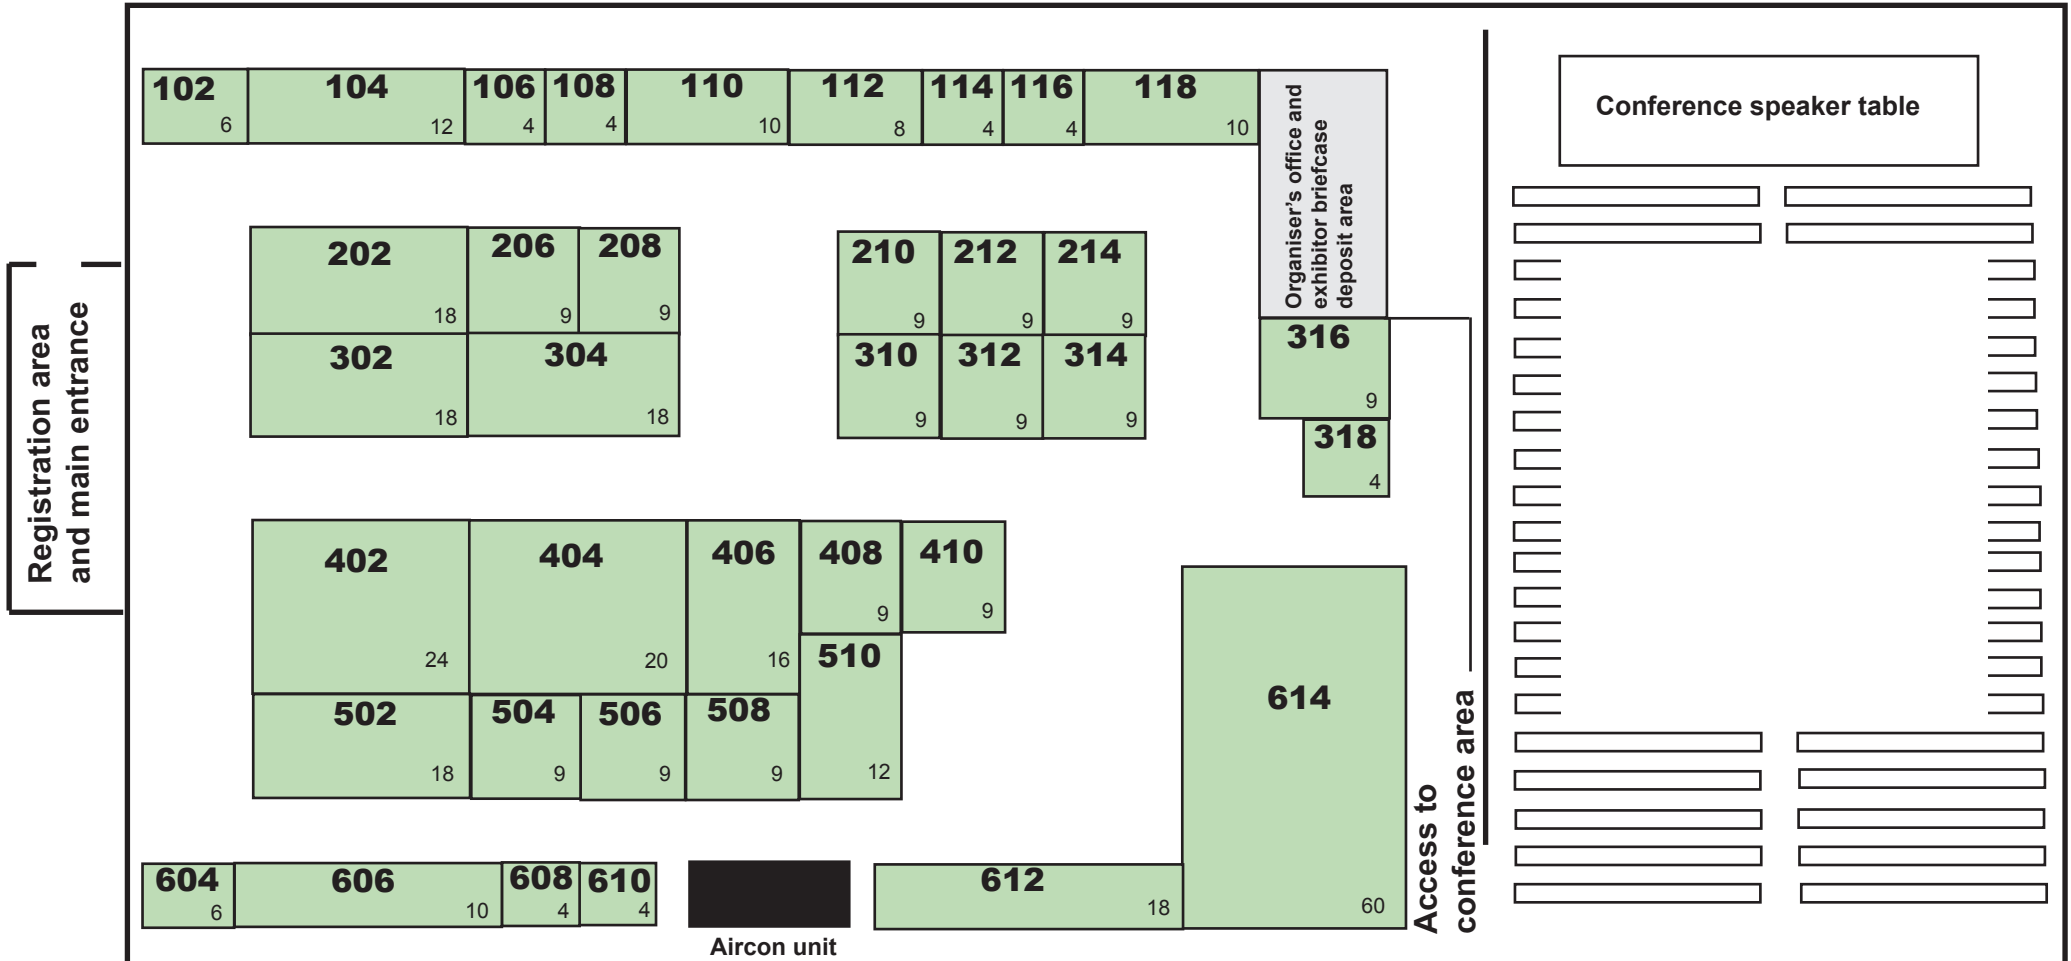

34th Medic Africa

28–30th November 2007
 Eko Hotel Expo Centre
 Lagos, Nigeria

Exhibition stand configuration is provided as a guide only. Structures can be planned to client specifications at one metre increments.
 Price £195 per sq.m. with discounts for volume as follows.
 15–23 sq.m: 5% discount; 24–35 sq.m: 10% discount; 36–44 sq.m: 15% discount; 45–59 sq.m: 20% discount; 60+ sq.m: 25% discount